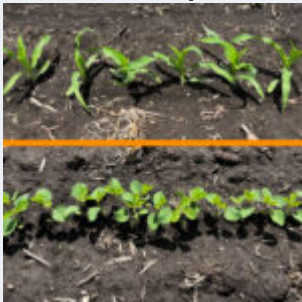

Region/State

Region 5

Field Photo Upload 1

Field Photo Upload 2

Field Photo Upload Caption 1

Early planted corn and soybeans are in the V3 and V1 stages, respectively.

Field Photo Upload Caption 2

Soybean field planted this past weekend with no burndown.

Which of the following best describes current conditions in this county?

Near Normal

Quick synopsis of conditions that will appear in the main feed

Over the past week, rainfall in the three-county area of DeWitt, Macon, & Piatt has varied from about 0.25 to over 1.5 inches. Farmers were able to resume planting again this past weekend for a few days in some areas. Early planted corn and soybeans are in the V3 and V1 stages, respectively. Planting progress varies from nearly complete to 40% complete depending on how wet the soils have been.