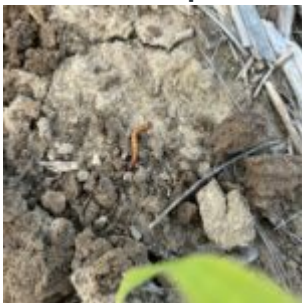

May 25, 2023

County

Saline

Region/State

Region 6

Field Photo Upload 1

Field Photo Upload Caption 1

Wireworm Saline Co

Which of the following best describes current conditions in this county?

Mildly Dry (soil is drier than normal, plant growth may have slowed)

If conditions are on the dry end, which of the following US Drought Monitor categories best fit current conditions. To better judge the fit, see explanation of USDM categories here:

<https://droughtmonitor.unl.edu/About/AbouttheData/DroughtClassification.aspx>

Near Normal (Dnada)

Quick synopsis of conditions that will appear in the main feed

Wireworms are being found and hurting stands in April planted corn on hills and Sandy soils in Saline Co this week. Scout fields now.